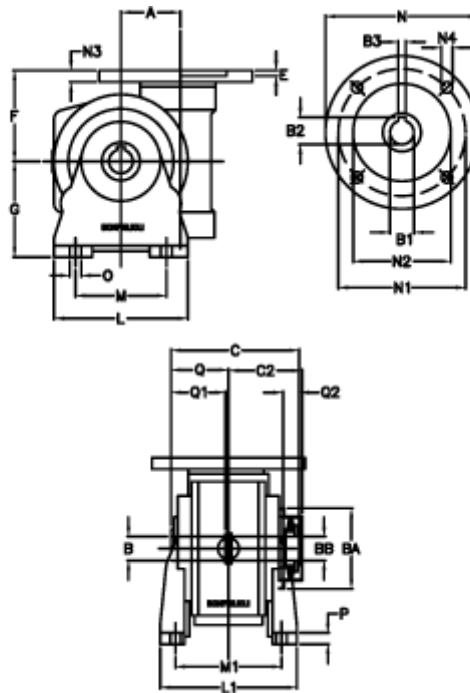

Data Sheet

Article number: 390204901832836
 Description: Worm Gear with Torque Limiter
 VF 49-L2-V-18 P71B14

Measures

a = 49.50	C2 = 63,5	M1 = 98.5	Q = 51.0
B = 25	Description = VF 49V-xx-71B14	N = 105	Q1 = 41
B1 E7 = 14	E = 3.0	N1 = 85	Q2 = 15
B2 = 16.3	F = 70	N2 = 70	
B3 H9 = 5	g = 82	N3 = 10.5	
BA = 63	L = 110	N4 = 6,5	
BB H7 = 14	L1 = 124.0	O = 8.5	
C = 105	m = 63	P = 12	